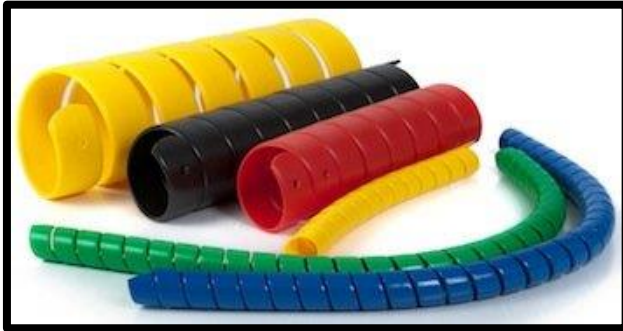

HDPE Spiral Wrap Hard Shell Hose and Cable Protection SafeEdge™

- SafeEdge™ abrasion protection spiral wrap is manufactured from highly impact resistant high density polyethylene, and is simply wrapped over hose or cable to provide a tough protection shell to reduce abrasion damage.
- Rounded edges prevents hose and cable damage from flexing of spiral. Superior to cheaper spiral made from slit plastic pipe resulting in sharp edges.
- Available in sizes to wrap individual or bundled hoses and cables with a total ID up to 5 inches or 127mm.
- Stays in place without sliding. Springs back when twisted and pulled.
- Yellow and Black are available as standard colors. Other colors may be available from stock or by lot run.
- Temperature range -60 to + 175°F. Resistant to acids, oils and solvents.

**SafeEdge™ High Density Polyethylene Hard Shell
Spiral Wrap for Cable & Hose Abrasion Protection**

Part Number	ID Size inch / mm / -dash			Pitch in inches	Wall Thickness in inches	Coil Length Feet	Box size / wt inch / lbs
SW-HDP-0.40-M010-07-XX	0.40	10	-07	0.4	.05	100	16x20x5 / 5
SW-HDP-0.50-M013-08-XX	0.50	13	-08	0.47	.05	100	16x20x5 / 6
SW-HDP-0.65-M016-10-XX	0.65	16	-10	0.8	.05	100	16x20x7 / 10
SW-HDP-0.80-M021-14-XX	0.80	21	-14	1.0	.10	100	20x24x6 / 13
SW-HDP-1.10-M027-17-XX	1.10	27	-17	0.9	.10	100	20x24x10 / 16
SW-HDP-1.40-M035-22-XX	1.40	35	-22	.94	.11	100	20x24x16 / 24
SW-HDP-1.70-M043-27-XX	1.70	43	-27	1.2	.13	100	20x24x20 / 36
SW-HDP-2.20-M056-35-XX	2.20	56	-35	1.5	.15	100	24x40x15 / 50
SW-HDP-2.60-M066-42-XX	2.60	66	-42	1.75	.17	75	24x40x15 / 48
SW-HDP-3.20-M081-51-XX	3.20	81	-51	1.75	.19	50	24x40x15 / 46
SW-HDP-3.90-M099-62-XX	3.90	99	-62	2.00	.22	50	24x40x19 / 51
SW-HDP-4.50-M114-72-XX	4.50	114	-72	2.04	.23	40	24x40x19 / 59
SW-HDP-5.00-M127-80-XX	5.00	127	-80	2.16	.25	30	24x40x17 / 51